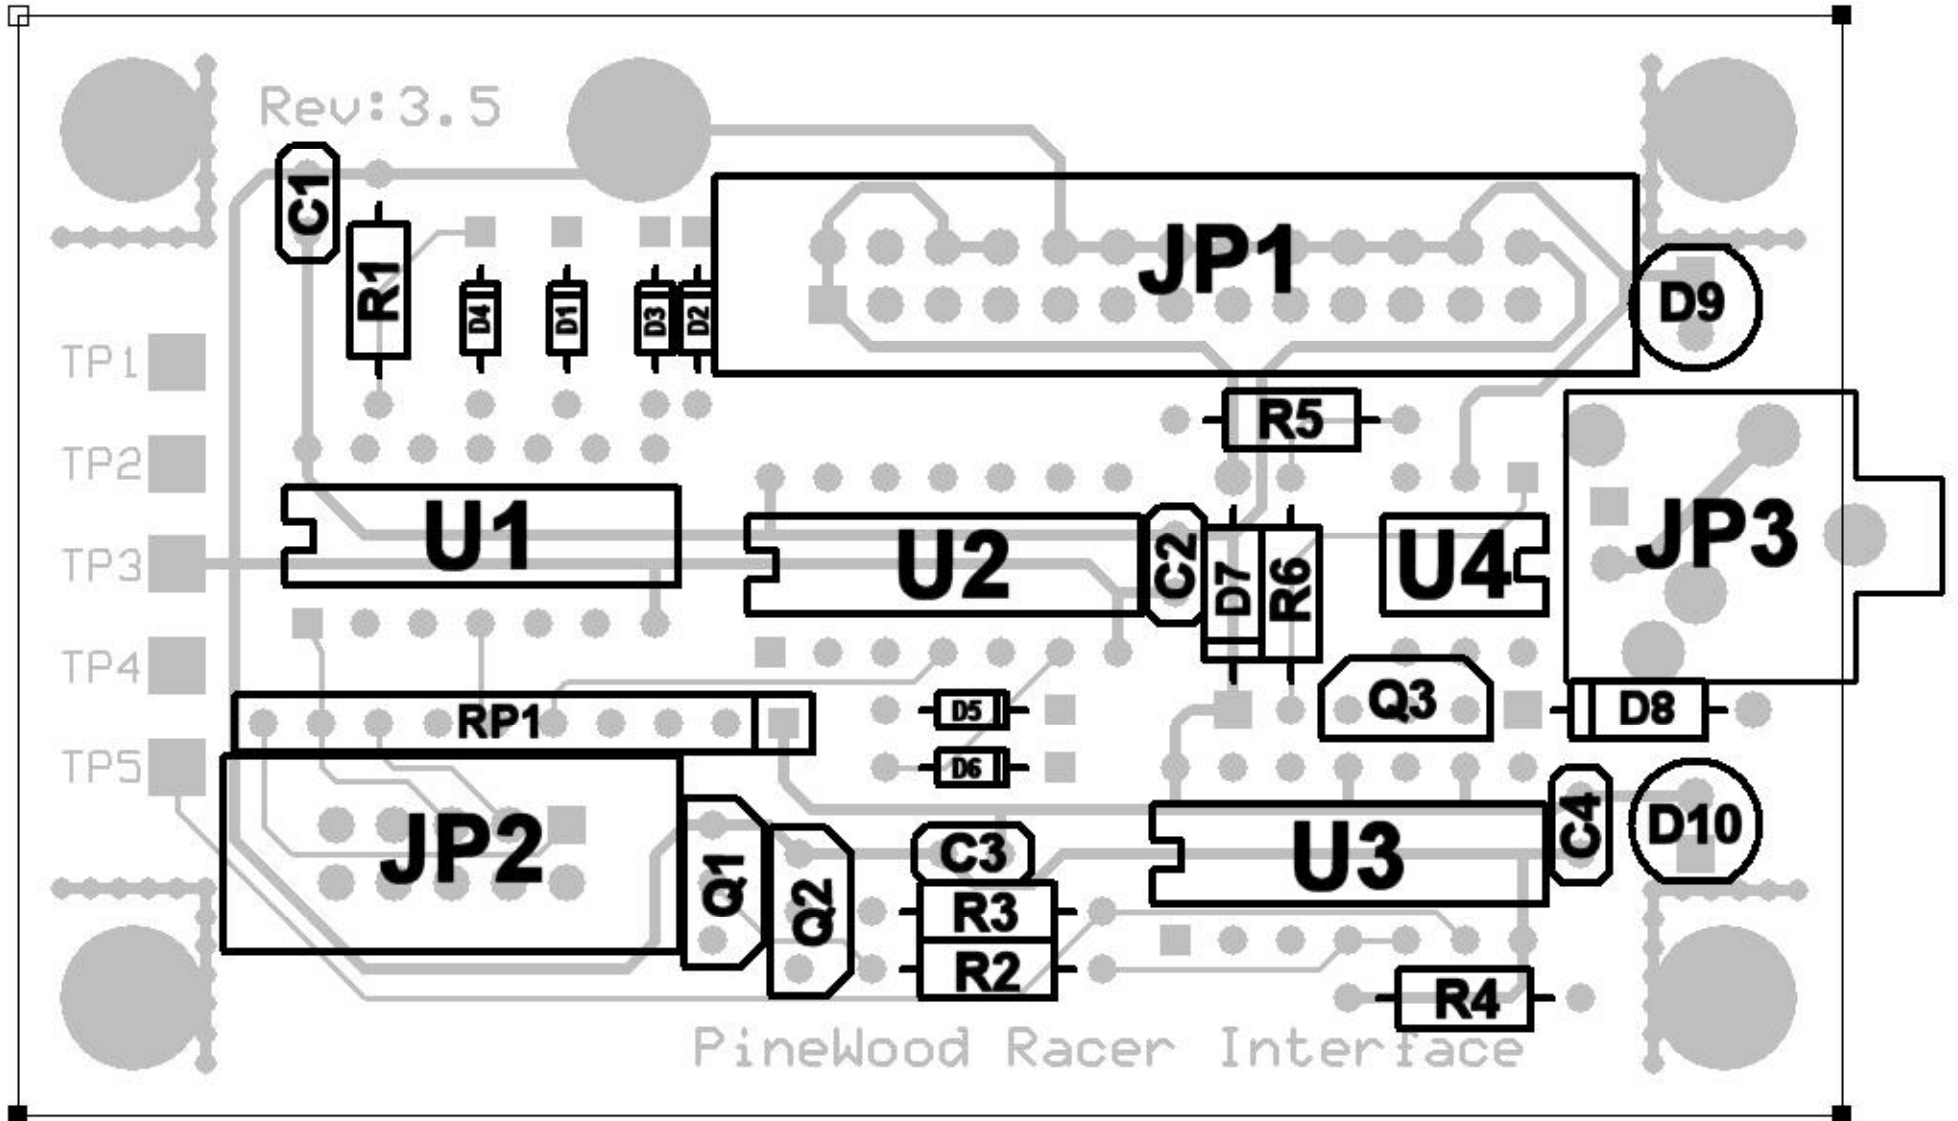

Rev: 3.5

Pinewood Racer Interface